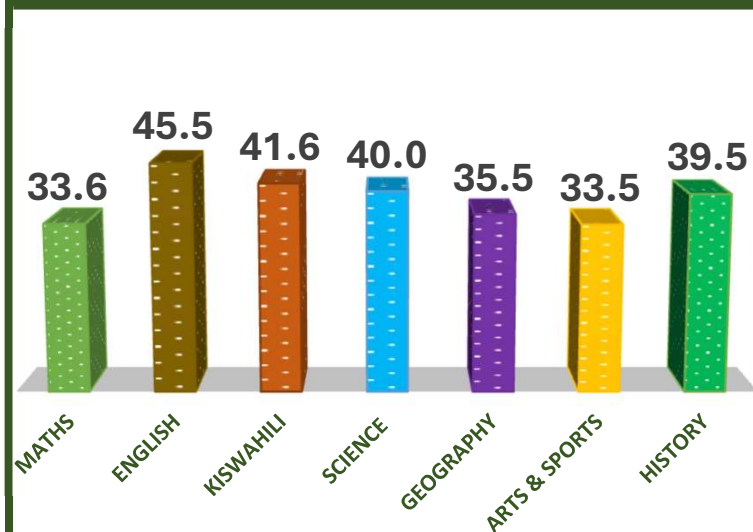

**TANGA**

**GOOD FOUNDATION**

**KOROGWE TC**

**OVERALL AVERAGE : 38.4**

**GRADE :**

**B**

**SUBJECT AND GRADE PERFORMANCE ANALYSIS**

**SUBJECT RANKING**

ENGLISH	45.5	1
KISWAHILI	41.6	2
SCIENCE AND TECHNOLOGY	40.0	3
HISTORIA NA MAADILI	39.5	4
GEOGRAPHY	35.5	5
MATHEMATICS	33.6	6
ARTS AND SPORTS	33.5	7

**SUBJECT GRADE ANALYSIS**

SUBJECT/GRADE	A	B	C	D	E
MATHEMATICS	6	8	4	3	0
ENGLISH	19	2	0	0	0
KISWAHILI	16	4	1	0	0
SCIENCE AND TECHNOLOGY	12	6	3	0	0
GEOGRAPHY	7	11	2	1	0
ART & SPORTS	8	5	5	3	0
HISTORIA NA MAADILI	8	5	5	3	0

**OVERALL GRADE ANALYSIS**

A	7	<b>21</b>	33%
B	12		57%
C	2		10%
D	0		0%
F	0		0%

**PERFORMANCE CHART ANALYSIS**

**SEX PERFORMANCE ANALYSIS**

**BOYS**

**62%**

**38%**

**GIRLS**